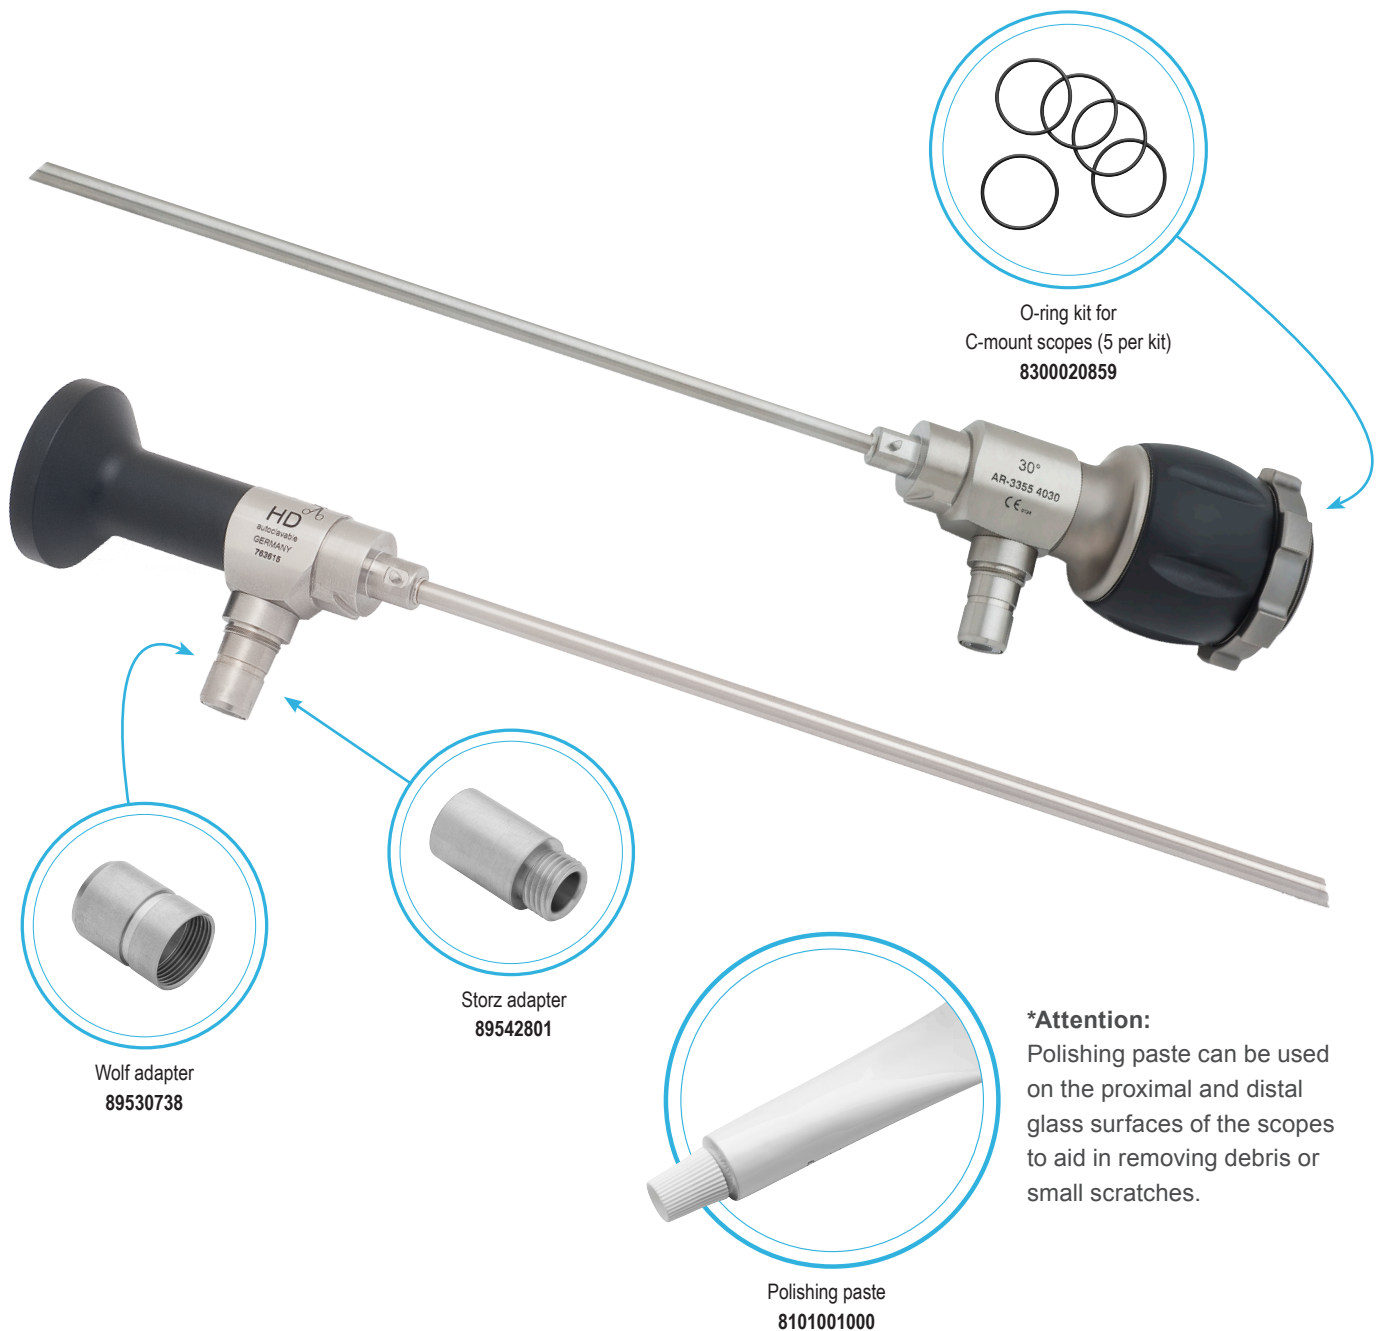

# Spare and Replacement Parts for Synergy Scopes

Quick Guide

AR-3350\* | AR-3351\* | AR-3352\* | AR-3355\*

\* For further information on our item numbers, please refer to the product catalog.